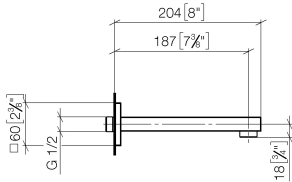

## SYMETRICS Wall-mounted basin spout without pop-up waste - Brushed Platinum

---

13 800 980

- 185mm projection
- fixed spout
- circular, air-enriched flow
- hole diameter 37 mm
- rosette 60 x 60 mm
- 1/2" connection
- plug-link mounting
- max. flow 7 l/min
- lead-free
- WRAS 1904065

### Recommended miscellaneous

---

**Concealed wall elbow -**

35 085 970 90

- max. recess depth 163 mm
- min. recess depth 90 mm

## SYMETRICS Wall-mounted basin spout without pop-up waste - Brushed Platinum

---

13 800 980  
mm [inches]